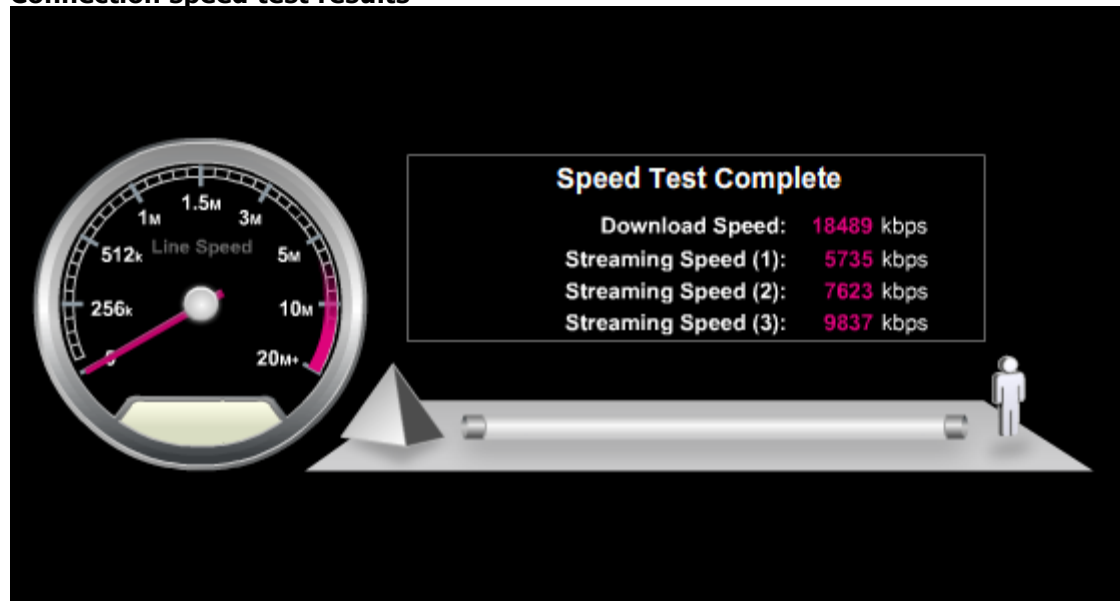

- [Home](#)
- [TV Channels](#)
- [Radio Stations](#)
- [Categories](#)
- [A to Z](#)

**Connection speed test results**

**How your speed compares with recommended speeds:**

Description	Speed	Status
Your connection	7731 kbps Your available bandwidth is 7731kbps.	n/a
TV - HD	3500 kbps Uses 45% of your available bandwidth.	passed
TV	1500 kbps Uses 19% of your available bandwidth.	passed
TV	800 kbps Uses 10% of your available bandwidth.	passed